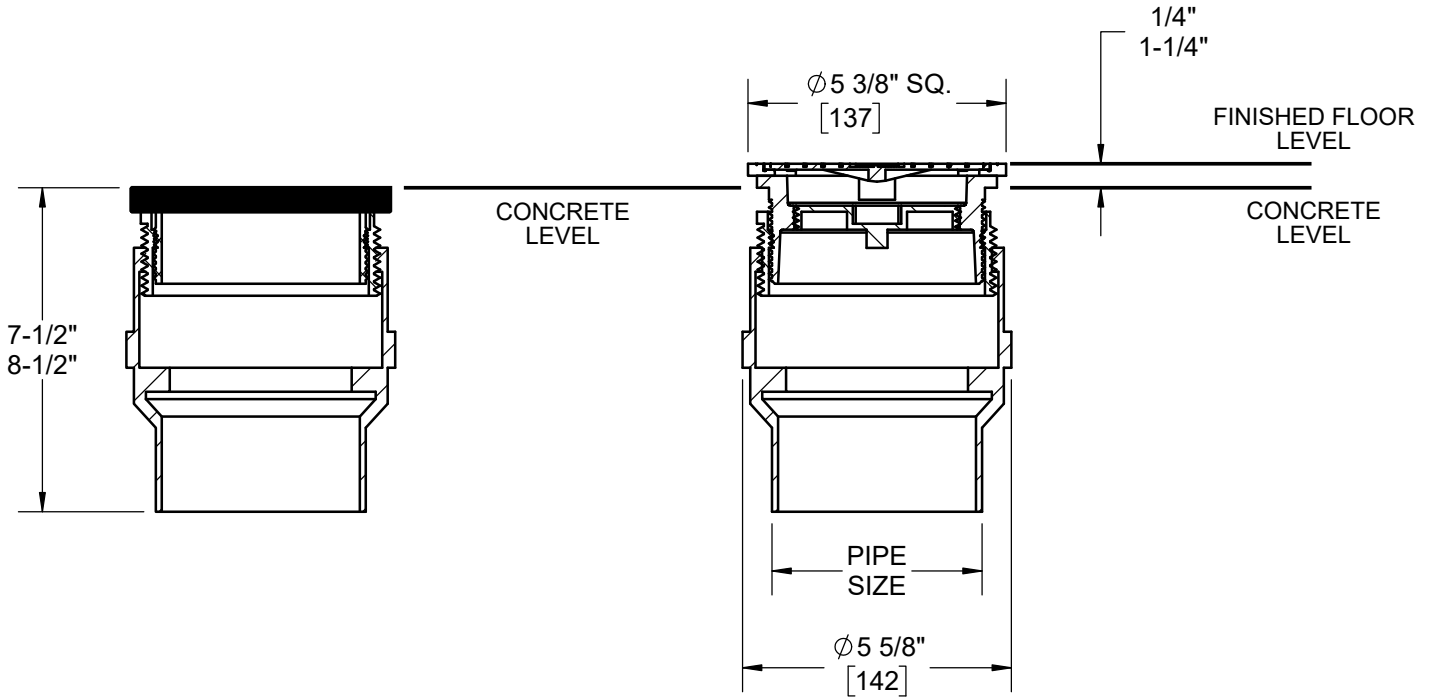

**SPECIFICATION:**

JOSAM SERIES CO-100-S "LEVELEZE II" CAST IRON CLEANOUT WITH 5" SQUARE NIKALOY TOP, INTERNAL PLUG, 2-STAGE HEIGHT ADJUSTMENT, AND BOTTOM OUTLET.

**LITE LINE  
CLEANOUT  
LEVELEZE II, 5" TOP**

SERIES **CO-100-S**

**OPTIONS:**

MODEL	PIPE SIZE
CO-102-S	2"
CO-103-S	3"
CO-104-S	4"
CO-105-S*	5"-Z

-Y	HUB OUTLET WITH GASKET
-Z	NO-HUB OUTLET

\* 5" AVAIL. IN NO-HUB ONLY

WARNING: Cancer and Reproductive Harm - www.P65Warnings.ca.gov