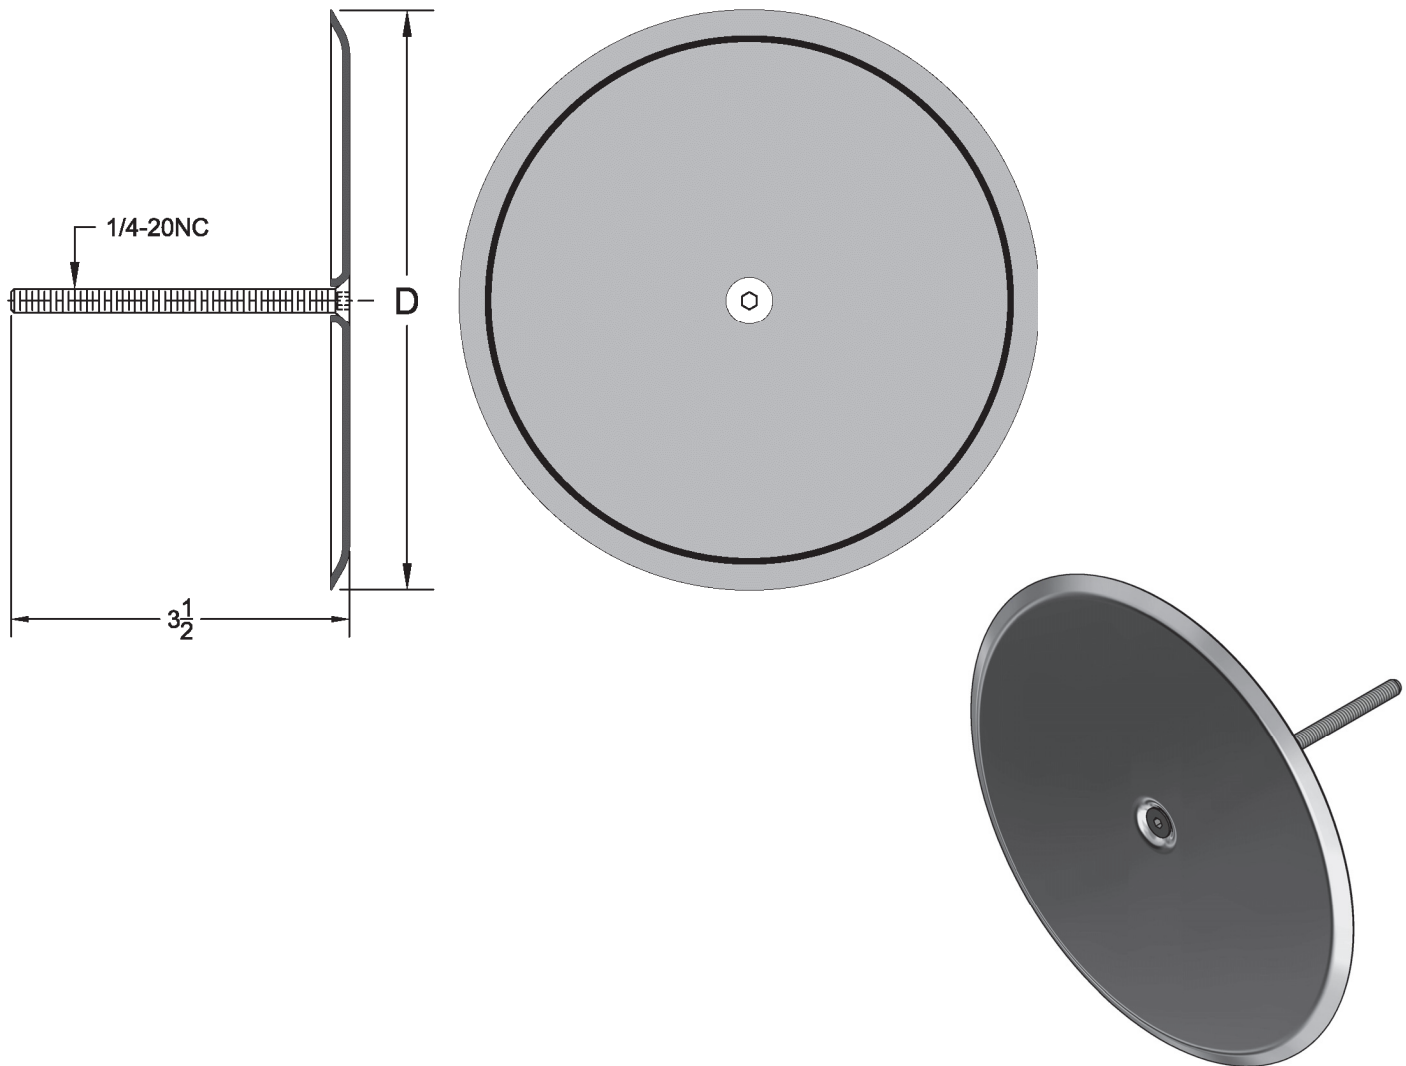

8304 Round Wall Cleanout Access Cover

Regularly Furnished: Round wall cleanout access cover with center screw. Cleanout ferrules & tees are optional.

Project		Engineer		Mechanical	
---------	--	----------	--	------------	--

8304	Size	D	-85 Satin Finish Stainless Steel
•	6"	6	
	8"	8	
	10"	10	

Suffix Options (8304 & 8305)		
Suffix	Description	•
-VP	Vandal Proof Screws	
-39F	Galvanized Cleanout Ferrule	
-39T	Galvanized Cleanout Tee	
-75	Bronze Plug in Lieu of ABS	
-83	Special Marking	