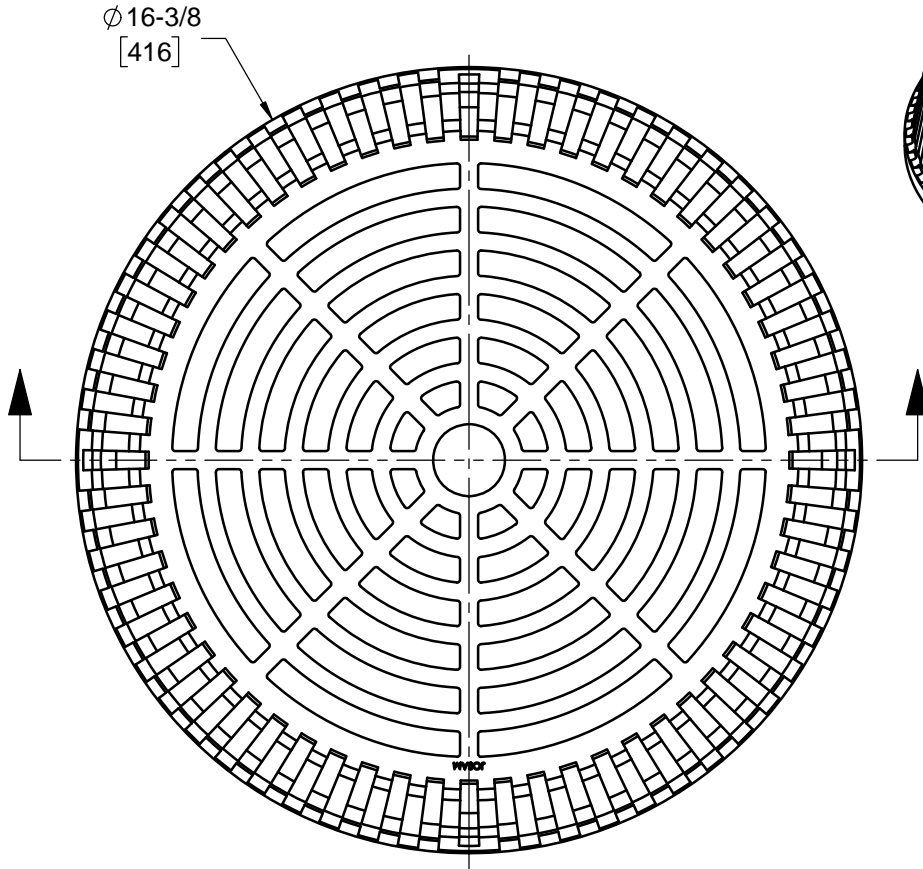

SPECIFICATION:

JOSAM SERIES 29100 LARGE COATED CAST IRON DOME.

**ROOF DRAIN
CAST IRON DOME**

SERIES **029420**

WARNING: Cancer and Reproductive Harm - www.P65Warnings.ca.gov

DATE OF LAST CHANGE: 7/02/18

DIMENSIONS ARE SUBJECT TO MANUFACTURERS TOLERANCES AND CHANGE WITHOUT NOTICE. WE CAN ASSUME NO RESPONSIBILITY FOR USE OF SUPERSEDED OR VOID DATA.