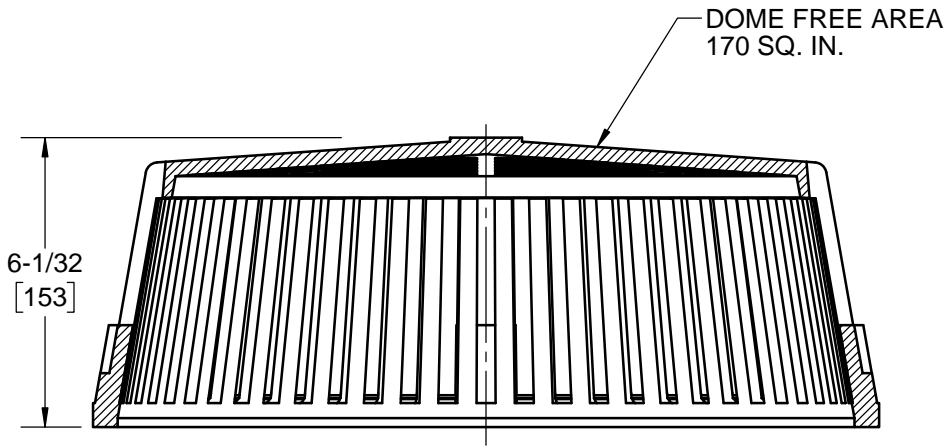

SPECIFICATION:

JOSAM SERIES 29100 LARGE COATED CAST IRON DOME.

**ROOF DRAIN
CAST IRON DOME**

SERIES **029420**

WARNING: Cancer and Reproductive Harm - www.P65Warnings.ca.gov

DATE OF LAST CHANGE: 7/02/18

DIMENSIONS ARE SUBJECT TO MANUFACTURERS TOLERANCES AND CHANGE WITHOUT NOTICE. WE CAN ASSUME NO RESPONSIBILITY FOR USE OF SUPERSEDED OR VOID DATA.