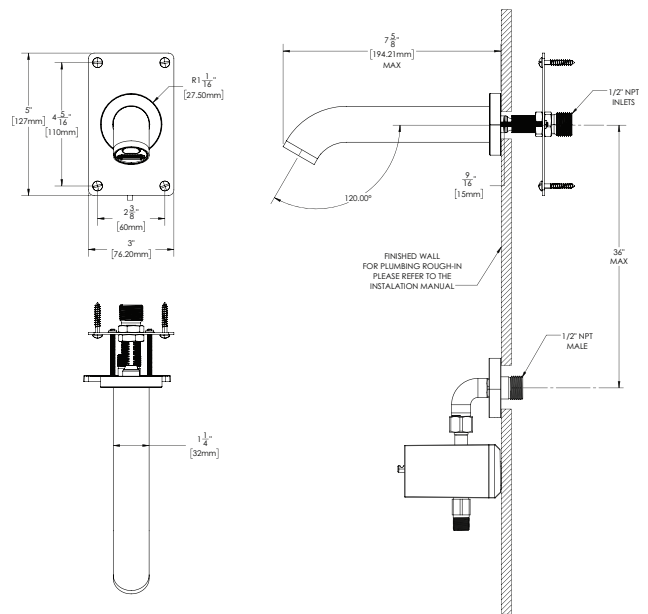

Round Wall-Mount AC Sensor Faucet

MODELS:

- SF-1000: Round Wall-Mount AC Sensor Faucet
- SF-1000-TMV: Round Wall-Mount AC Sensor Faucet w/ Thermostatic Mixing Valve

FEATURES:

- Brass construction with polished chrome finish
- Sensor eye near outlet of faucet
- Plug-in AC powered (plug included)
- Wall mount spout
- 60 second flow time out feature
- 9/16"-24 UNF supply connection, supply lines not included
- Vandal-resistant 0.5 GPM (1.89 L/min) flow control

OPTION:

- TMV: Thermostatic Mixing Valve (A-TMV)

STANDARDS:

- ASME A112.18.1/CSA B125.1 certified
- NSF/ANSI 61 certified
- NSF/ANSI 372 certified
- ADA compliant

WARRANTY:

Visit www.speakman.com for full product warranty information

- Limited Lifetime Warranty (residential)
- 5 Year Limited Warranty (commercial)

All dimensions are in inches (millimeters) unless otherwise specified and are subject to change without notice.

Architect/Engineer Approval Space:

P: 800-537-2107
F: 800-977-2747
W: WWW.SPEAKMAN.COM
R: 04-APRIL 2022