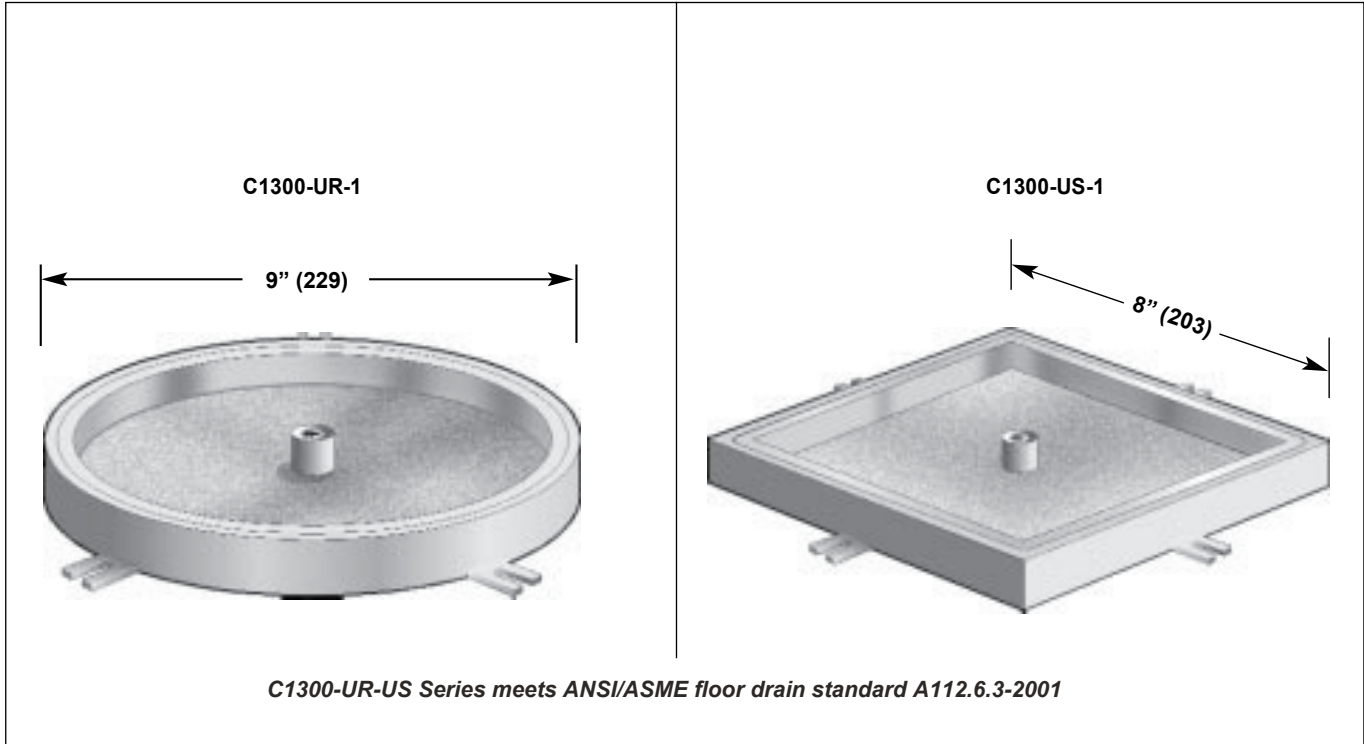

Location: \_\_\_\_\_

**C1300-UR/US**

**FLOOR ACCESS COVERS RECESSED FOR TERRAZZO**

**Specification:** MIFAB C1300-\_\_\_\_ (select model number: C1300-UR for round terrazzo, C1300-US for square terrazzo) nickel bronze recessed access cover with nickel bronze frame, anchor lugs, and vandal resistant stainless steel screw(s).

**Function:** Used in finished floors to provide emergency access to plumbing lines for removal of blockages. Recessed cover provides area for floor tile to be installed. Anchor tabs provide a means to secure frame to the sub floor.

MODEL NUMBER	DESCRIPTION
C1300-UR-1	9" round terrazzo recessed access cover
C1300-US-1	8" x 8" terrazzo recessed access cover

Suffix	Description
-6	Security screws (TR25 Torx & pin)
-BA	Buy American Act compliant product
-PA	Pennsylvania Steel Act compliant product