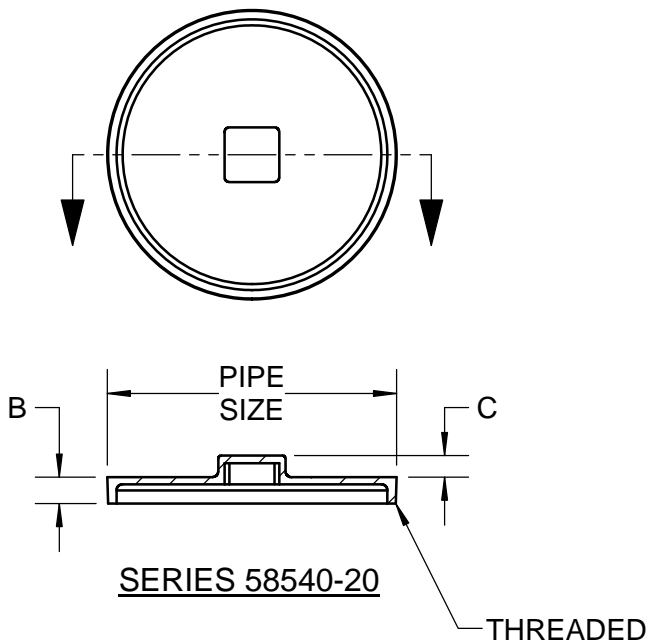

SPECIFICATION:

JOSAM 58540 SERIES COUNTERSINK BRONZE N.P.T. THREADED PLUG FOR USE IN CONJUNCTION WITH JOSAM CLEANOUTS OR STANDARD PIPE FITTINGS.

**CLEANOUT
THREADED BRONZE PLUG**

SERIES **58540**

	PIPE SIZE	B	C
	1"	1/2	3/8
	1-1/4"	1/2	3/8
	1-1/2"	1/2	3/8
	2"	5/8	3/8
	2-1/2"	7/8	3/8
	3"	1/2	3/8
	3-1/2"	1/2	3/8
	4"	1/2	3/8
	5"	5/8	1/2
	6"	1/2	1/2
	8"	3/4	1/2

	PIPE SIZE	B	C
	1"	3/8	5/16
	1-1/4"	3/8	5/16
	1-1/2"	3/8	5/16
	2"	3/8	5/16
	2-1/2"	3/8	3/8
	3"	1/2	3/8
	3-1/2"	1/2	3/8
	4"	1/2	3/8
	5"	1/2	3/8
	5-1/2"	5/8	3/8
	6"	1	1
	8"	1	1
	10"	1	1-1/8

-19 PLUG TAPPED FOR CENTER SCREW

-20 RAISED HEAD FOR BRONZE PLUG

*10" SIZE AVAILABLE IN RAISED HEAD BRONZE PLUG ONLY

DATE OF LAST CHANGE: 05/24/18

DIMENSIONS ARE SUBJECT TO MANUFACTURERS TOLERANCES AND CHANGE WITHOUT NOTICE. WE CAN ASSUME NO RESPONSIBILITY FOR USE OF SUPERSEDED OR VOID DATA.