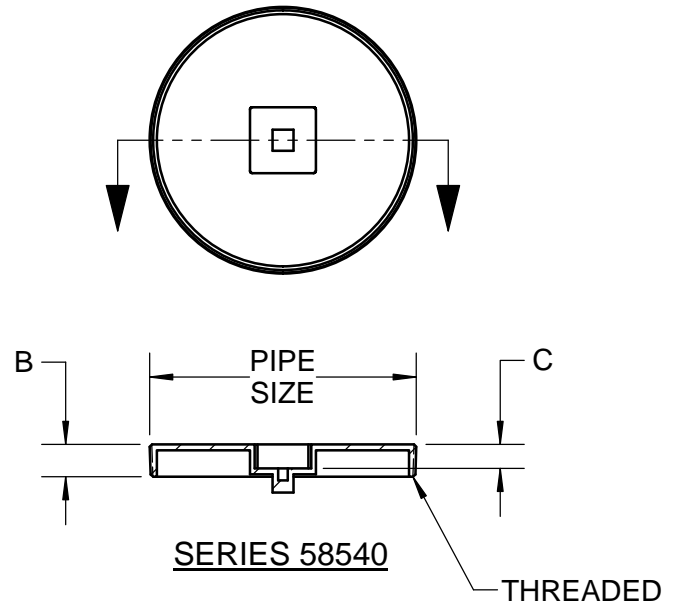

SPECIFICATION:

JOSAM 58540 SERIES COUNTERSINK BRONZE N.P.T. THREADED PLUG FOR USE IN CONJUNCTION WITH JOSAM CLEANOUTS OR STANDARD PIPE FITTINGS.

**CLEANOUT
THREADED BRONZE PLUG**

SERIES **58540**

	PIPE SIZE	B	C
	1"	1/2	3/8
	1-1/4"	1/2	3/8
	1-1/2"	1/2	3/8
	2"	5/8	3/8
	2-1/2"	7/8	3/8
	3"	1/2	3/8
	3-1/2"	1/2	3/8
	4"	1/2	3/8
	5"	5/8	1/2
	6"	1/2	1/2
	8"	3/4	1/2

	PIPE SIZE	B	C
	1"	3/8	5/16
	1-1/4"	3/8	5/16
	1-1/2"	3/8	5/16
	2"	3/8	5/16
	2-1/2"	3/8	3/8
	3"	1/2	3/8
	3-1/2"	1/2	3/8
	4"	1/2	3/8
	5"	1/2	3/8
	5-1/2"	5/8	3/8
	6"	1	1
	8"	1	1
	10"	1	1-1/8

-19 PLUG TAPPED FOR CENTER SCREW

-20 RAISED HEAD FOR BRONZE PLUG

*10" SIZE AVAILABLE IN RAISED HEAD BRONZE PLUG ONLY

DATE OF LAST CHANGE: 05/24/18

DIMENSIONS ARE SUBJECT TO MANUFACTURERS TOLERANCES AND CHANGE WITHOUT NOTICE. WE CAN ASSUME NO RESPONSIBILITY FOR USE OF SUPERSEDED OR VOID DATA.