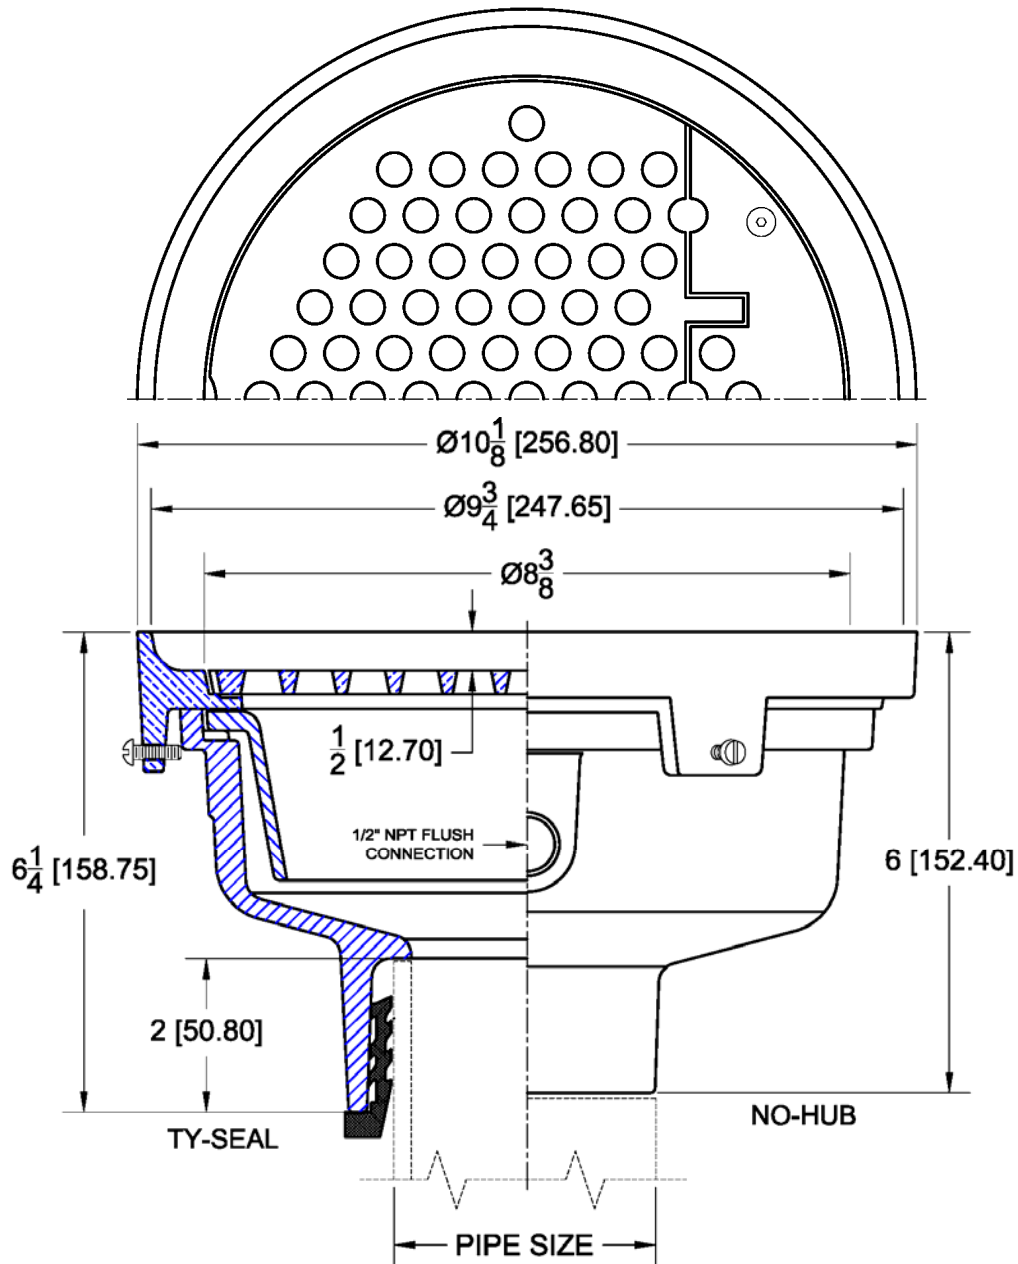

1830 Refrigerator Drain with Fixed Top – Hinged Perforated Grate

Regularly Furnished: A.R.C. coated cast iron refrigerator drain with recessed top frame, hinged perforated grate, 1/2" NPT threaded flushing connection and bottom outlet. ASME Load Rating (L.D.) Light Duty (Under 2,000 Lbs.)

Top Material		
✓	Suffix	Description
	-1	Satin Finish Nickel Bronze
	-2	Satin Finish Bronze

Outlet Variations		
✓	Type	Designation
	No-Hub	2NH, 3NH, 4NH
	Push On	2TY, 3TY, 4TY

Options		
✓	Suffix	Description
	-WCB-FM	Water Control Box – Flush Mount
	-WCB	Water Control Box – Surface Mount
	-VP	Vandal Proof Secured Grate
	-31	Backwater Valve
	-39	Galvanized Iron Parts