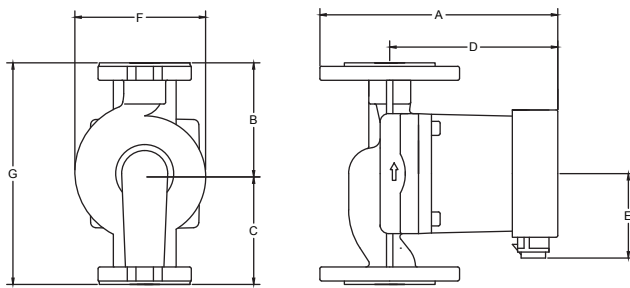

AquaMotionSMART™

AMRe-FVL EinsteinSMART™ Series

Power Consumption Data

MODEL	VOLTS	WATTS	AMPS	FLANGES
AMRe-FVL	120	45	.68	2 bolt

	HEAD RANGE	FLOW RANGE
AMRe-FVL	20 ft	18 GPM

Min Fluid Temperature: 36°F 3°C

Max Fluid Temperature: 230°F 110°C

Max Pressure: 150 PSI

A	7"
B	3"
C	3 1/4"
D	5"
E	2 3/8"
F	3 7/8"
G	6 1/4"