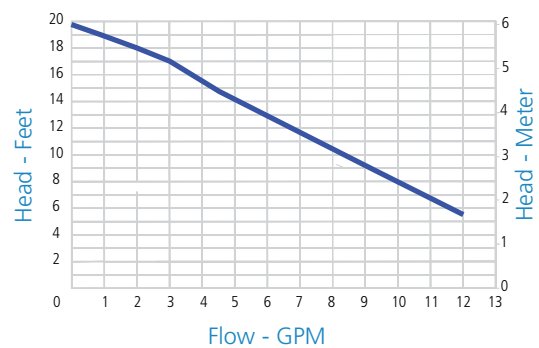

### Power Consumption Data

MODEL	VOLTS	WATTS	AMPS	FLANGES
AMRe-FVL	120	45	.68	2 bolt

	HEAD RANGE	FLOW RANGE
AMRe-FVL	20 ft	18 GPM

**Min Fluid Temperature:** 36°F 3°C

**Max Fluid Temperature:** 230°F 110°C

### Performance Data