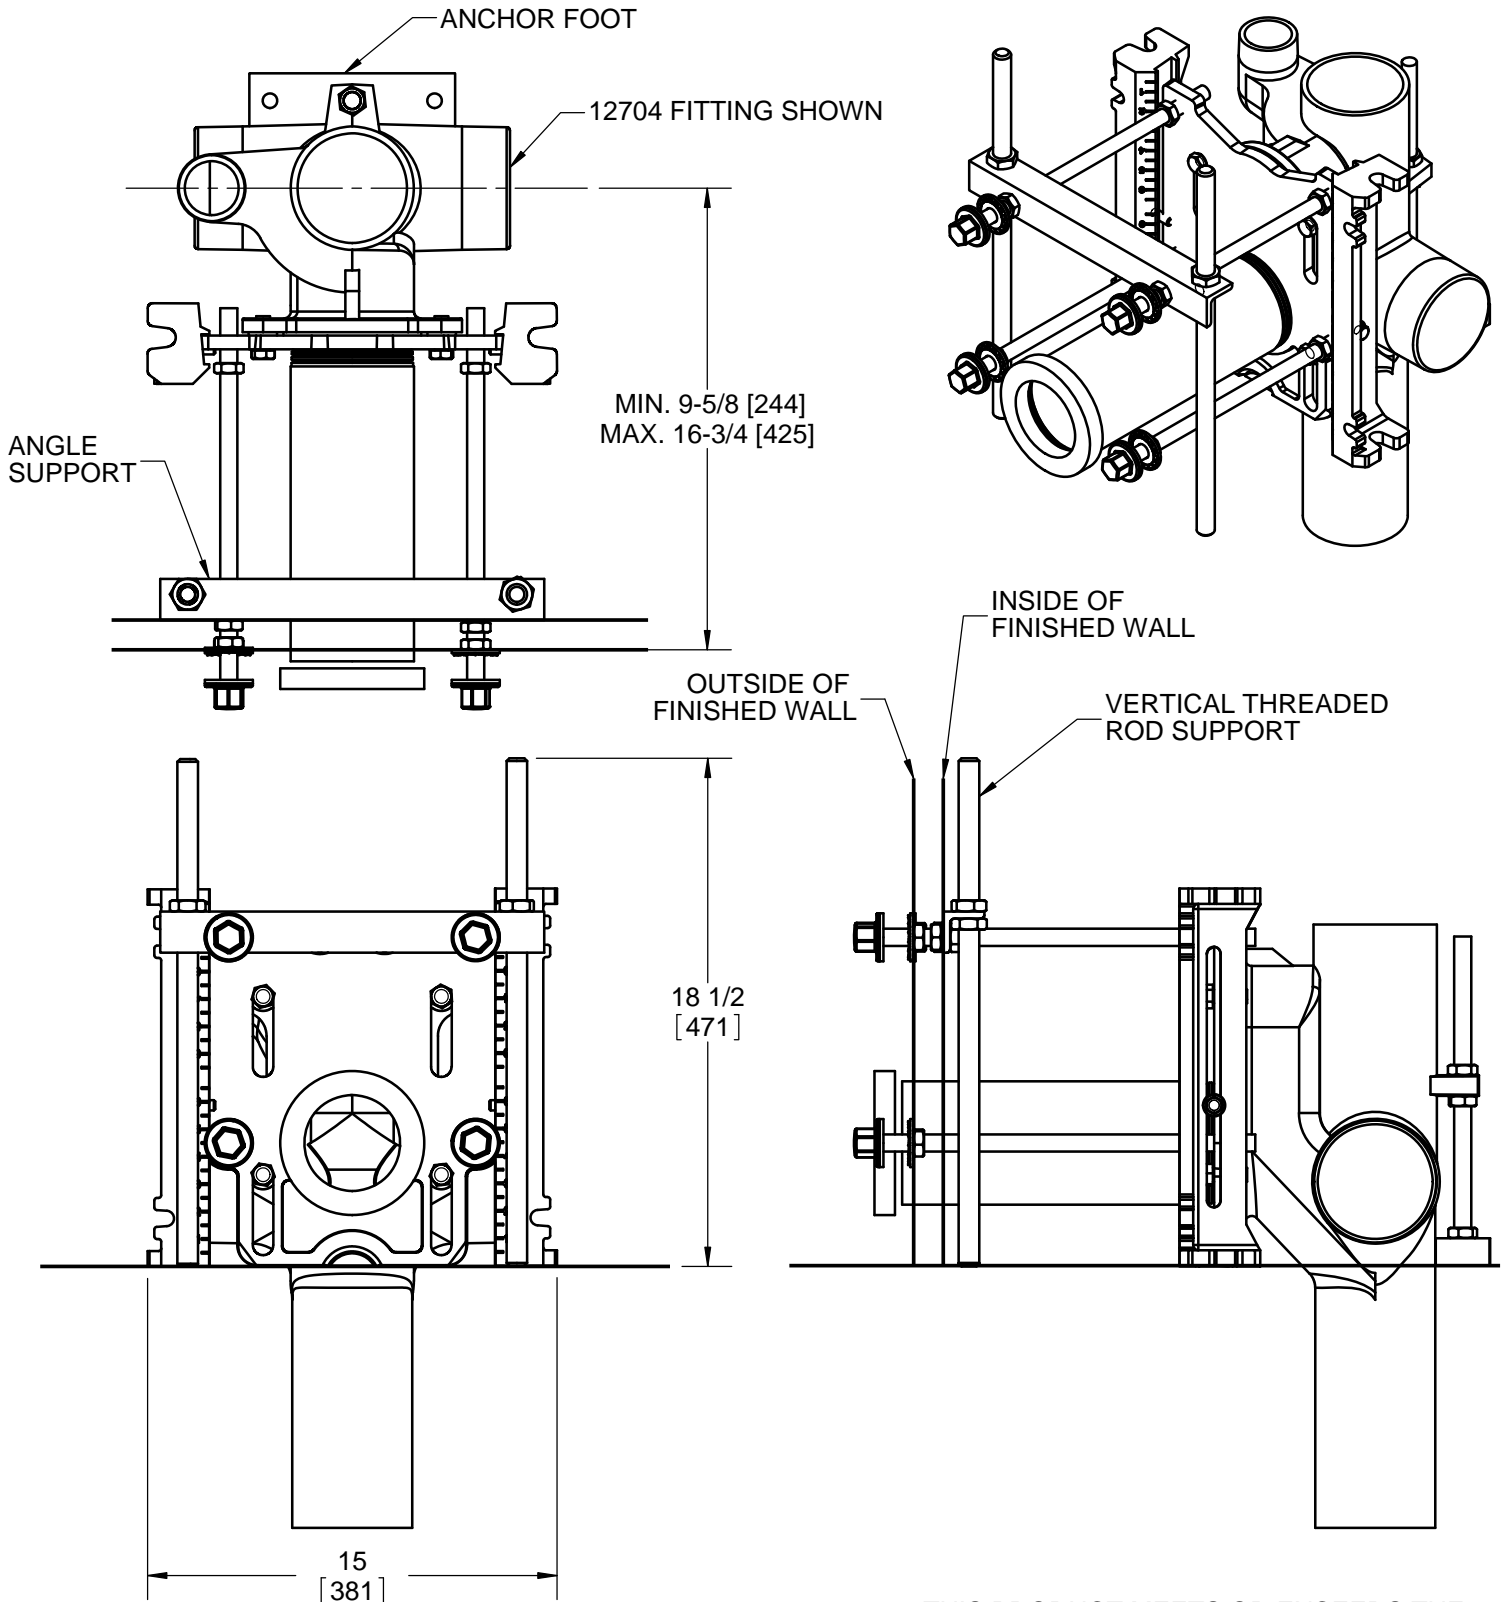

SPECIFICATION:

JOSAM 12704-XSD AND 12714-XSD SERIES COATED CAST IRON VERTICAL 4" NO-HUB FITTING WITH 2" NO-HUB VENT AND ADJUSTABLE CARRIER BODY, INVERTIBLE FOR SIPHON JET OR BLOWOUT CLOSETS, WITH ABS EXTENSION WITH INTEGRAL TEST CAP, PYLON FEET, ANCHOR FOOT, ANGLE SUPPORT, THREADED ROD, PLATED HARDWARE AND NEOPRENE FIXTURE GASKET.

BARIATRIC CARRIER

12704-XSD
12714-XSD
 SERIES

RECOMMEND CONCRETE ANCHORS WITH 750 LBS. PULL-OUT FORCE EACH.

THIS PRODUCT MEETS OR EXCEEDS THE REQUIREMENTS OF ANSI A112.6.1M-1997 WHEN TESTED AT 1,000 POUNDS.

WARNING: Cancer and Reproductive Harm - www.P65Warnings.ca.gov

DATE OF LAST CHANGE: 5/30/18

DIMENSIONS ARE SUBJECT TO MANUFACTURERS TOLERANCES AND CHANGE WITHOUT NOTICE. WE CAN ASSUME NO RESPONSIBILITY FOR USE OF SUPERSEDED OR VOID DATA.