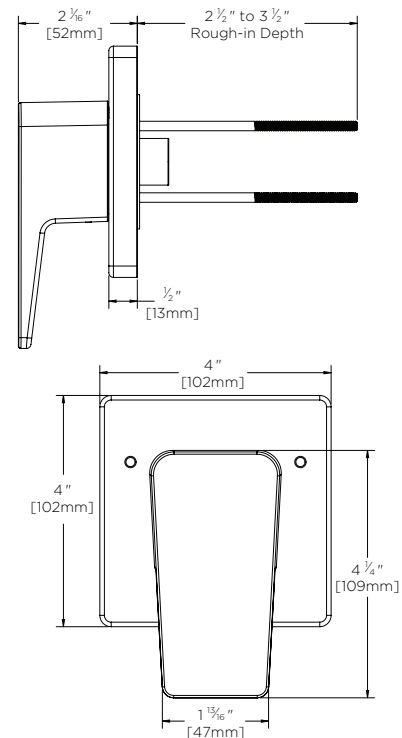

Kubos™ Transfer Valve Trim

FEATURES:

- Transfers between 2 functions
- 120° handle rotation
- Metal lever handle
- Metal trim plate
- Includes mounting plate and hardware

VALVE OPTIONS:

- CPV-TV: Two-Way Transfer Valve

STOCK FINISHES:

PC BN

SPECIALTY FINISHES:

ORB PN BBZ

WARRANTY:

Visit www.speakman.com for full product warranty information

- 5 Year Limited Warranty (commercial)
- Limited Lifetime Warranty (residential)

All dimensions are in inches (millimeters) unless otherwise specified and are subject to change without notice.

Architect/Engineer Approval Space:

P: 800-537-2107
F: 800-977-2747
W: WWW.SPEAKMAN.COM
R: 04-DECEMBER 2019