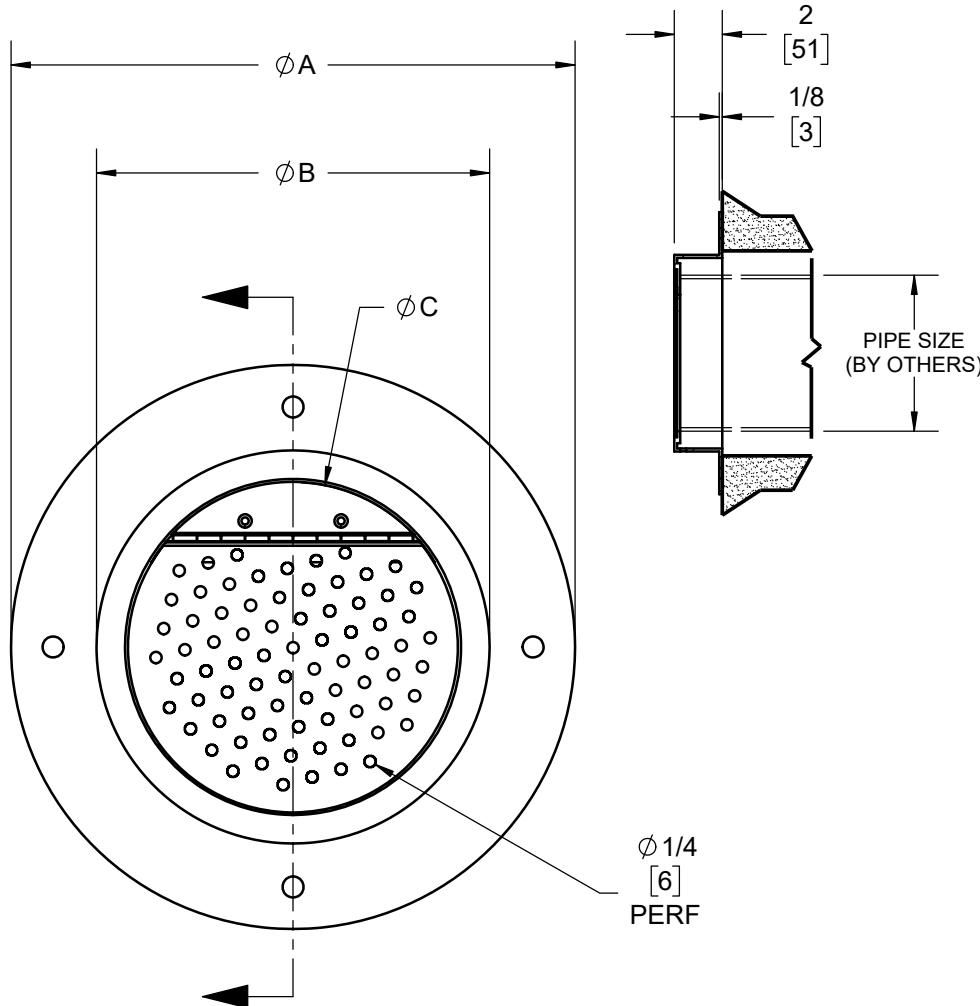

SPECIFICATION:

JOSAM SERIES 25020 STAINLESS STEEL (TYPE 304) DOWNSPOUT COVER WITH SECURING FLANGE AND HINGED COVER.

**SPECIAL PURPOSE
DOWNSPOUT COVER**

SERIES **25020**

OPTIONS:

-Z	WITH NO-HUB CONNECTION (MIN. 4")
-VP	VANDAL PROOF
-316	TYPE 316L MATERIAL

	<u>PIPE SIZE</u>	<u>MODEL</u>	<u>ϕA</u>	<u>ϕB</u>	<u>ϕC</u>
	2"	25024	8-3/4	6-3/8	5
	3"	25024	8-3/4	6-3/8	5
	4"	25024	8-3/4	6-3/8	5
	6"	25026	11-3/4	8-3/8	7
	8"	25028	13-3/4	10-3/8	9
	10"	25029	15-3/4	12-3/8	11
	12"	25029-12	17-3/4	14-3/8	13
	15"	25029-15	20-3/4	16-15/16	16
	18"	25029-18	22-1/4	18-15/16	18

WARNING: Cancer and Reproductive Harm - www.P65Warnings.ca.gov

DATE OF LAST CHANGE: 05/28/20

DIMENSIONS ARE SUBJECT TO MANUFACTURERS TOLERANCES AND CHANGE WITHOUT NOTICE. WE CAN ASSUME NO RESPONSIBILITY FOR USE OF SUPERSEDED OR VOID DATA.