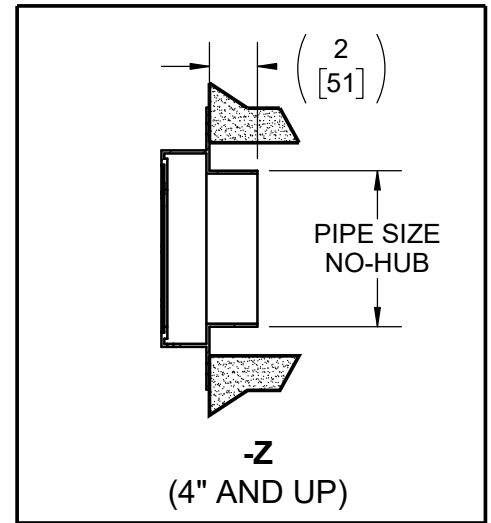

SPECIFICATION:

JOSAM SERIES 25020 STAINLESS STEEL (TYPE 304) DOWNSPOUT COVER WITH SECURING FLANGE AND HINGED COVER.

**SPECIAL PURPOSE
DOWNSPOUT COVER**

SERIES **25020**

OPTIONS:

-Z	WITH NO-HUB CONNECTION (MIN. 4")
-VP	VANDAL PROOF
-316	TYPE 316L MATERIAL

	<u>PIPE SIZE</u>	<u>MODEL</u>	<u>ϕA</u>	<u>ϕB</u>	<u>ϕC</u>
	2"	25024	8-3/4	6-3/8	5
	3"	25024	8-3/4	6-3/8	5
	4"	25024	8-3/4	6-3/8	5
	6"	25026	11-3/4	8-3/8	7
	8"	25028	13-3/4	10-3/8	9
	10"	25029	15-3/4	12-3/8	11
	12"	25029-12	17-3/4	14-3/8	13
	15"	25029-15	20-3/4	16-15/16	16
	18"	25029-18	22-1/4	18-15/16	18

WARNING: Cancer and Reproductive Harm - www.P65Warnings.ca.gov

DATE OF LAST CHANGE: 05/28/20

DIMENSIONS ARE SUBJECT TO MANUFACTURERS TOLERANCES AND CHANGE WITHOUT NOTICE. WE CAN ASSUME NO RESPONSIBILITY FOR USE OF SUPERSEDED OR VOID DATA.