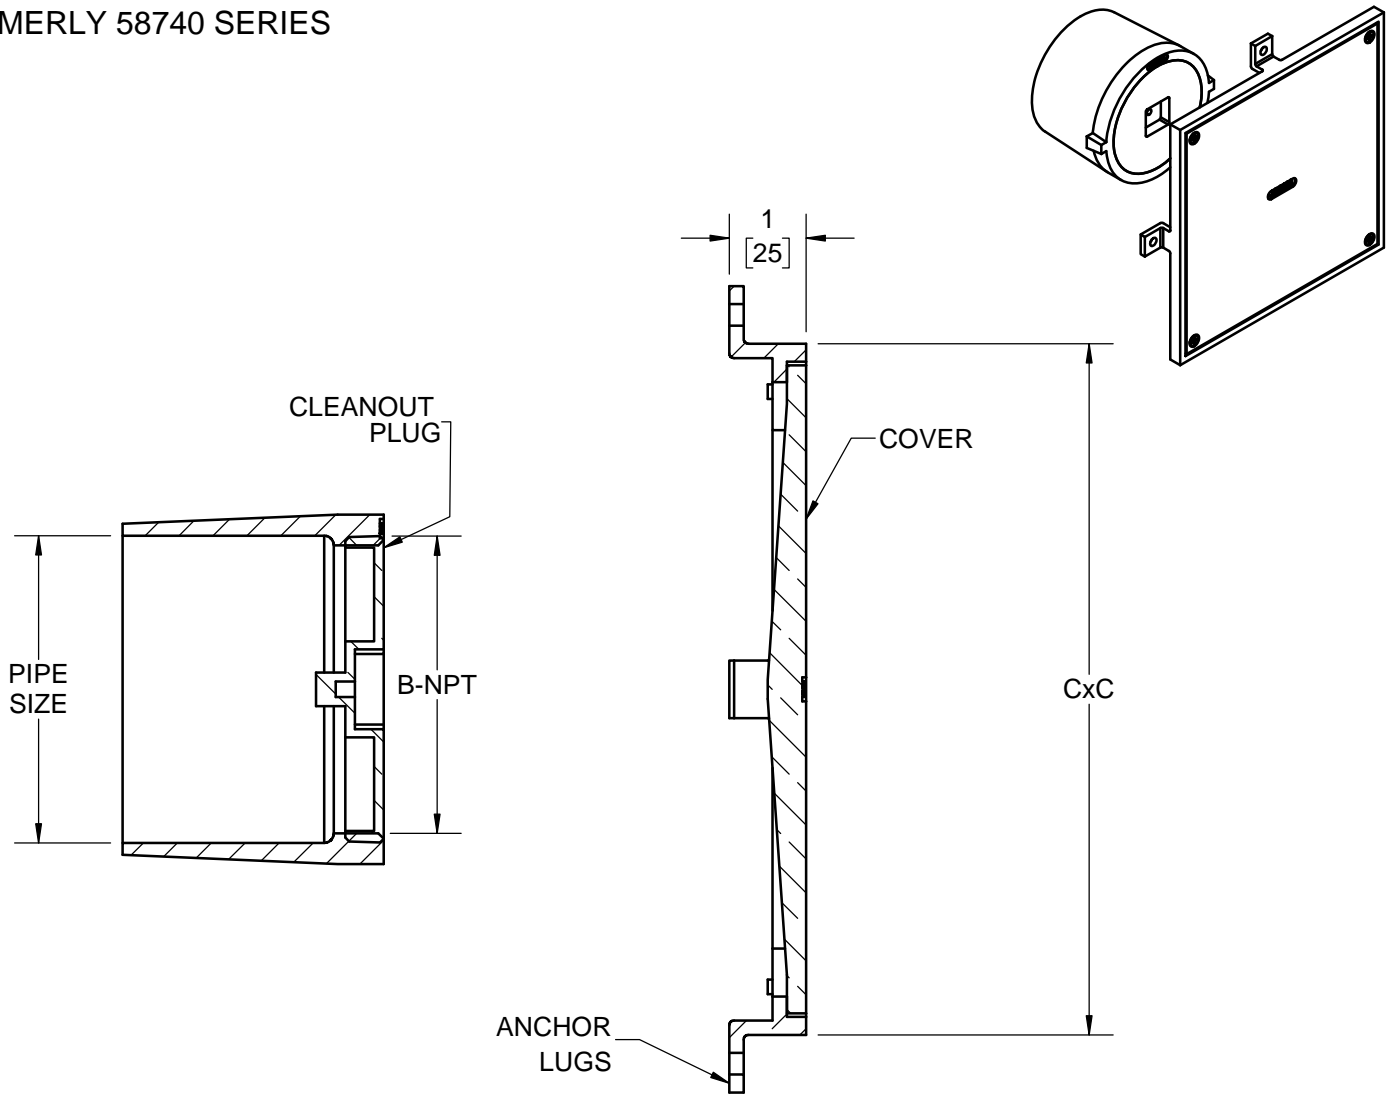

SPECIFICATION:

JOSAM 58640-CO SERIES SQUARE CAST NIKALOY ACCESS FRAME AND ANCHOR LUGS, SATIN SMOOTH SECURED COVER AND NO-HUB CLEANOUT.

CLEANOUT
WALL ACCESS COVER
WITH CLEANOUT

SERIES **58640-CO**

FORMERLY 58740 SERIES

	TYPE NO.	PIPE SIZE	B	C x C
	58642-CO2	2"	1-1/2	7 x 7
	58642-CO3	3"	2-1/2	7 x 7
	58642-CO4	4"	3-1/2	7 x 7
	58644-CO6	6"	5-1/2	9 x 9

X	-CO	NO-HUB CLEANOUT (SPECIFY PIPE SIZE)
	-VP	SECURED COVER, VANDAL-PROOF SCREWS
	-2	SATIN FINISH BRONZE
	-10	SCORIATED COVER
	-20	RAISED HEAD BRONZE PLUG
	-31	GALVANIZED CAST IRON PARTS