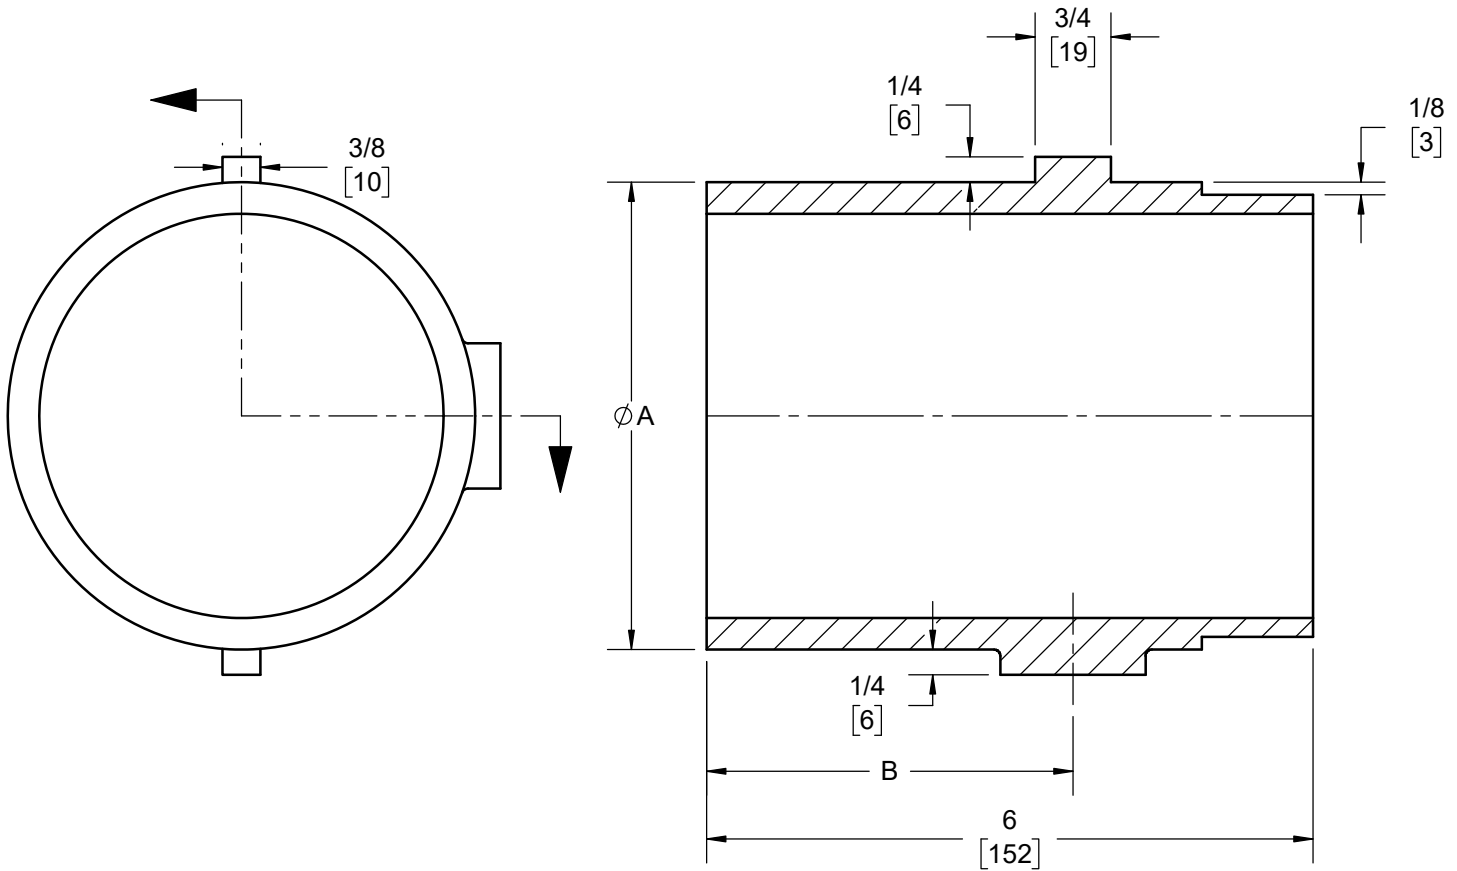

SPECIFICATION:

JOSAM 88400 SERIES COATED CAST IRON SPIGOT ADAPTER WITH NO-HUB BY NO-HUB CONNECTION.

**SPIGOT ADAPTER
NO-HUB**

SERIES **88400**

-40	GALVANIZED CAST IRON PARTS
-49	3/4" PRIMER TAP
-50	1/2" PRIMER TAP

PIPE SIZE	A	B
2"	2 5/16	2 1/4
3"	3 1/2	3 1/2
4"	4 5/8	3 3/4
6"	6 1/4	3 7/8
8"	8 1/2	4

WARNING: Cancer and Reproductive Harm - www.P65Warnings.ca.gov

DATE OF LAST CHANGE: 06/28/18

DIMENSIONS ARE SUBJECT TO MANUFACTURERS TOLERANCES AND CHANGE WITHOUT NOTICE. WE CAN ASSUME NO RESPONSIBILITY FOR USE OF SUPERSEDED OR VOID DATA.